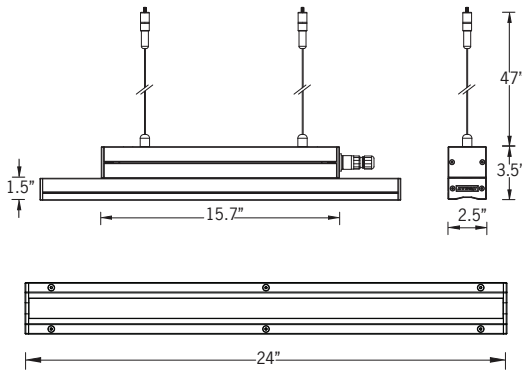

INTEGRAL DRIVER

28w LED 2847 Lumens

IP67 • Suitable For Wet Locations

IK08 • Impact Resistant (Vandal Resistant)

Weight 8 lbs